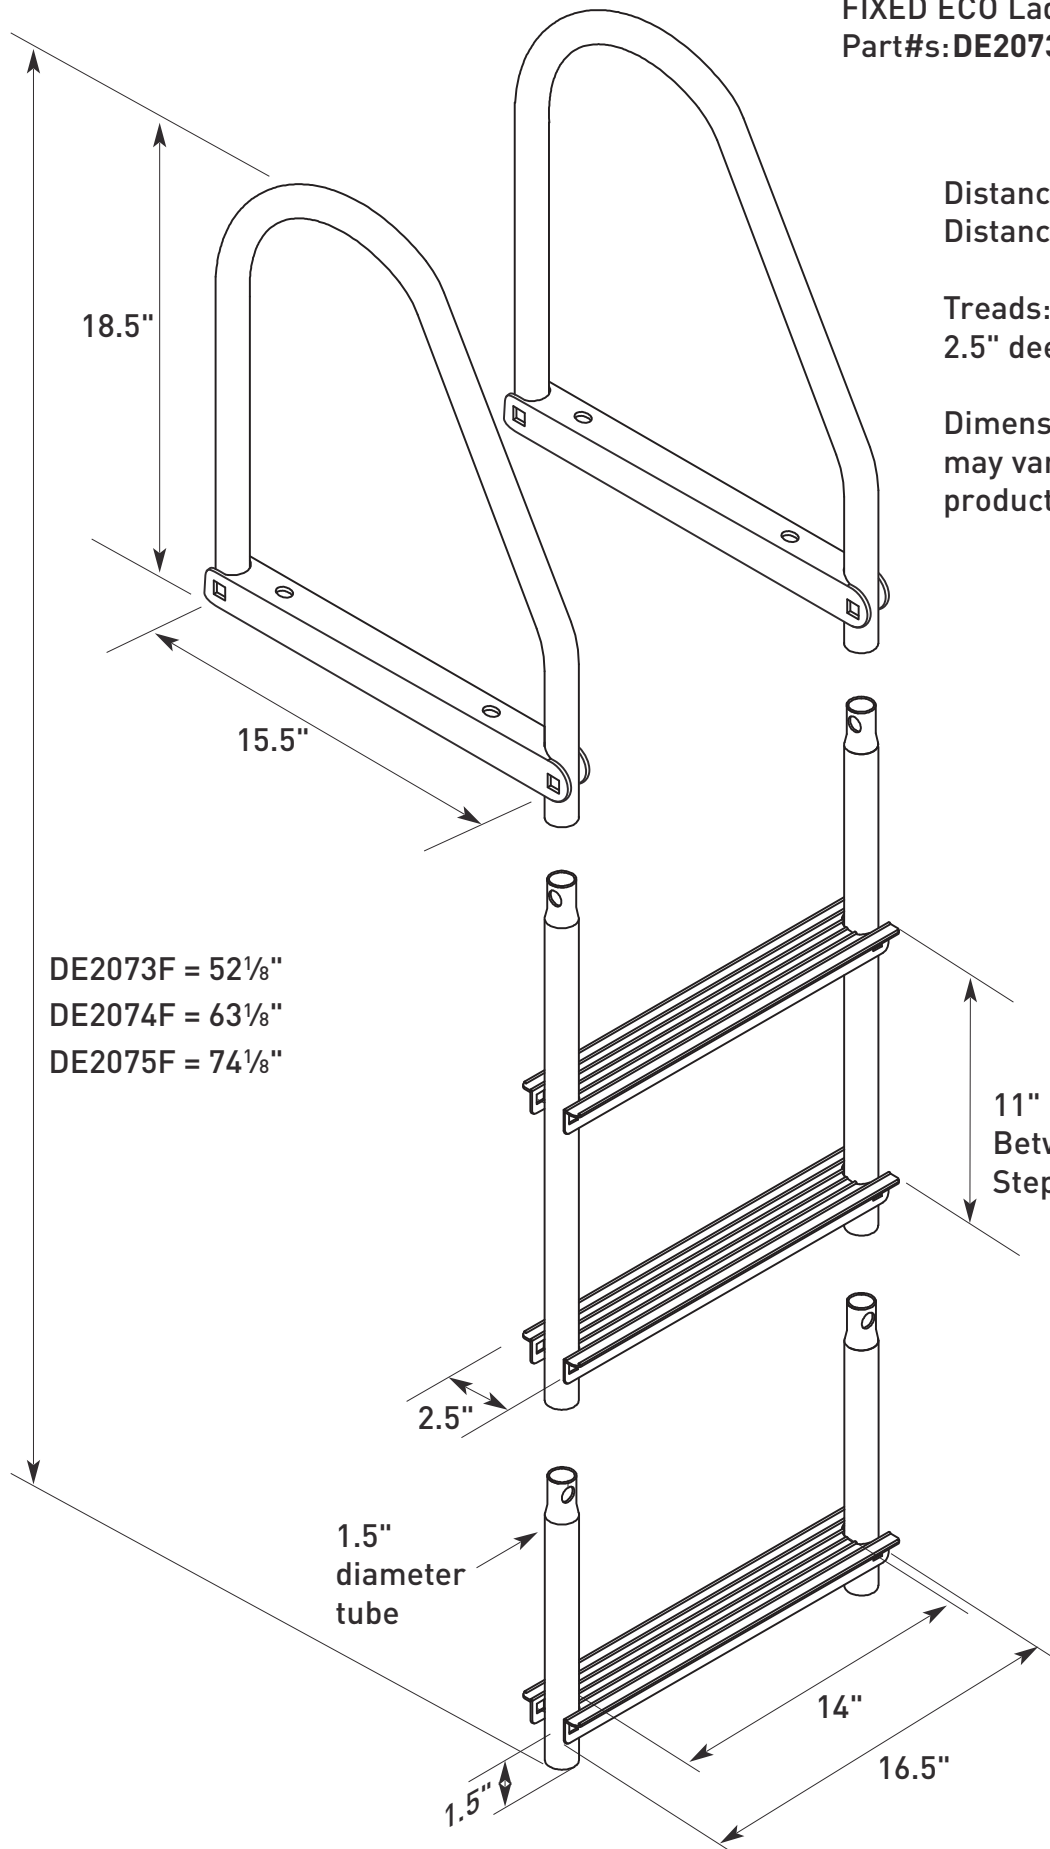

Dimensions for:

FIXED ECO Ladders

Part#s: DE2073F, DE2074F & DE2075F

Distance to first step: 10"
Distance between steps: 11"

Treads:
2.5" deep x 14" wide

Dimensions are nominal and
may vary slightly by design,
production run or necessity.

DE2073F = 52 1/8"
DE2074F = 63 1/8"
DE2075F = 74 1/8"

11"
Between
Steps

1.5"
diameter
tube

14"

16.5"

1.5"