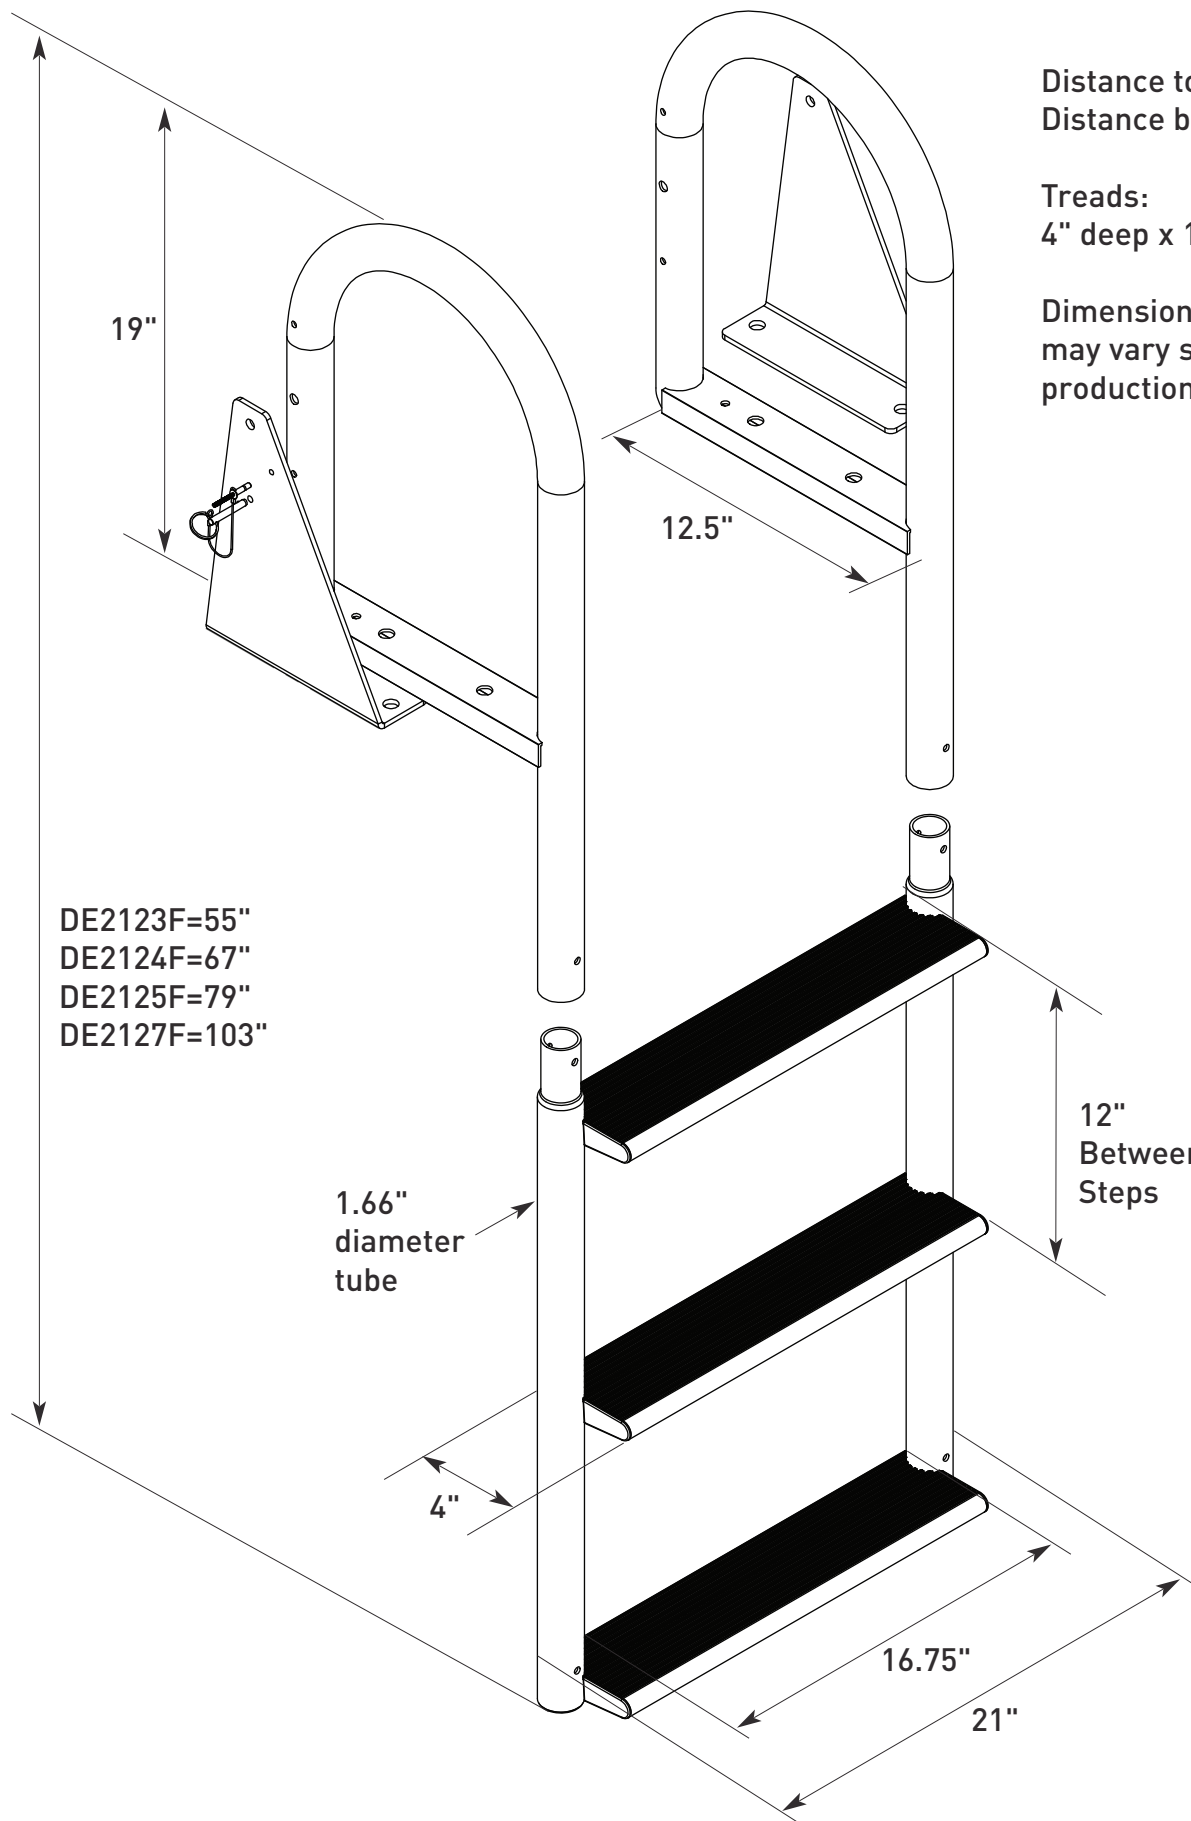

Dimensions for:

FIXED Wide Step Aluminum Ladders

Part#s: DE2123F, DE2124F, DE2125F & DE2127F

Distance to first step: 11"
Distance between steps: 12"

Treads:
4" deep x 16.75" wide

Dimensions are nominal and
may vary slightly by design,
production run or necessity.

DE2123F=55"
DE2124F=67"
DE2125F=79"
DE2127F=103"

1.66"
diameter
tube

12"
Between
Steps

4"

16.75"

21"