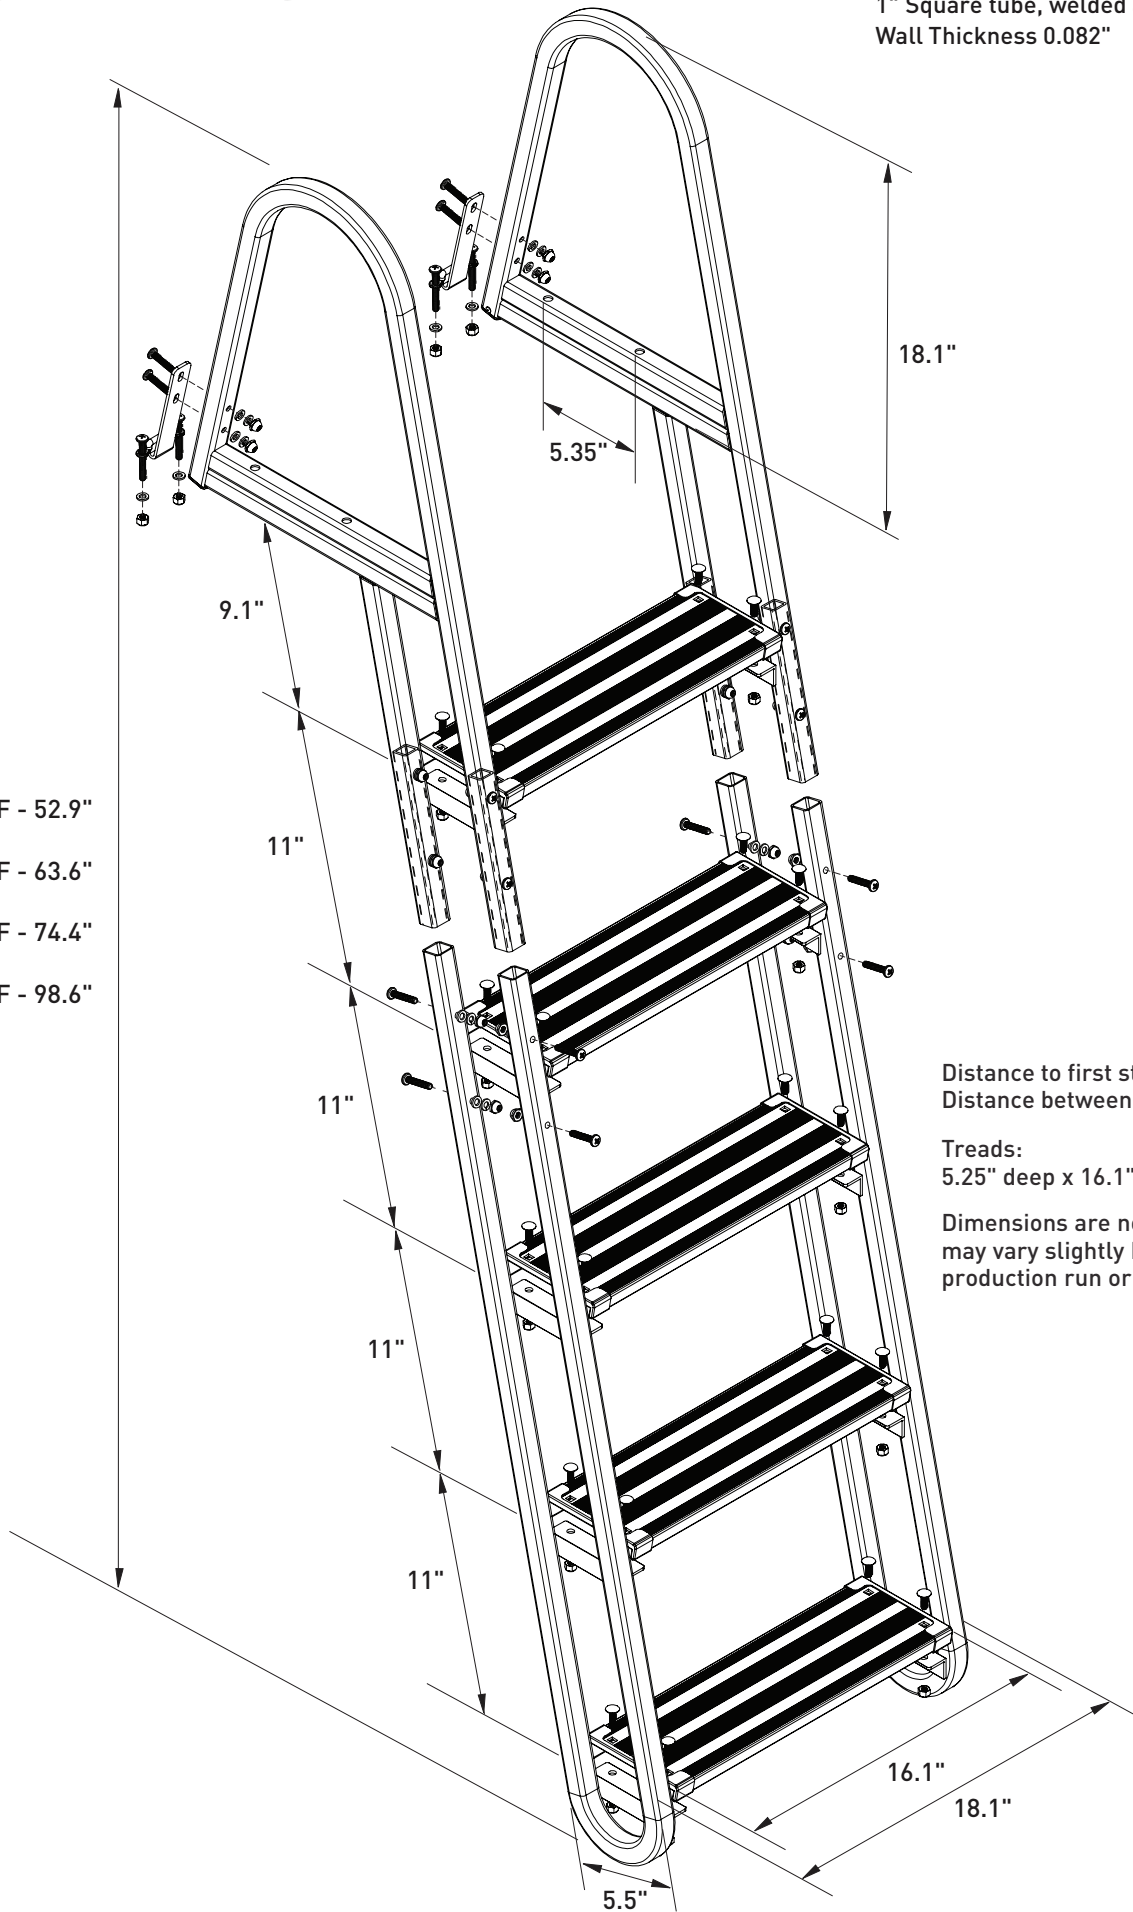

DOCK EDGE

Quick Release Dock Ladders:
DE2153F, DE2154F, DE2155F & DE2157F
1" Square tube, welded aluminum
Wall Thickness 0.082"

- DE2153F - 52.9"
- DE2154F - 63.6"
- DE2155F - 74.4"
- DE2157F - 98.6"

Distance to first step: 9.1"
Distance between steps: 11"

Treads:
5.25" deep x 16.1" wide

Dimensions are nominal and
may vary slightly by design,
production run or necessity.