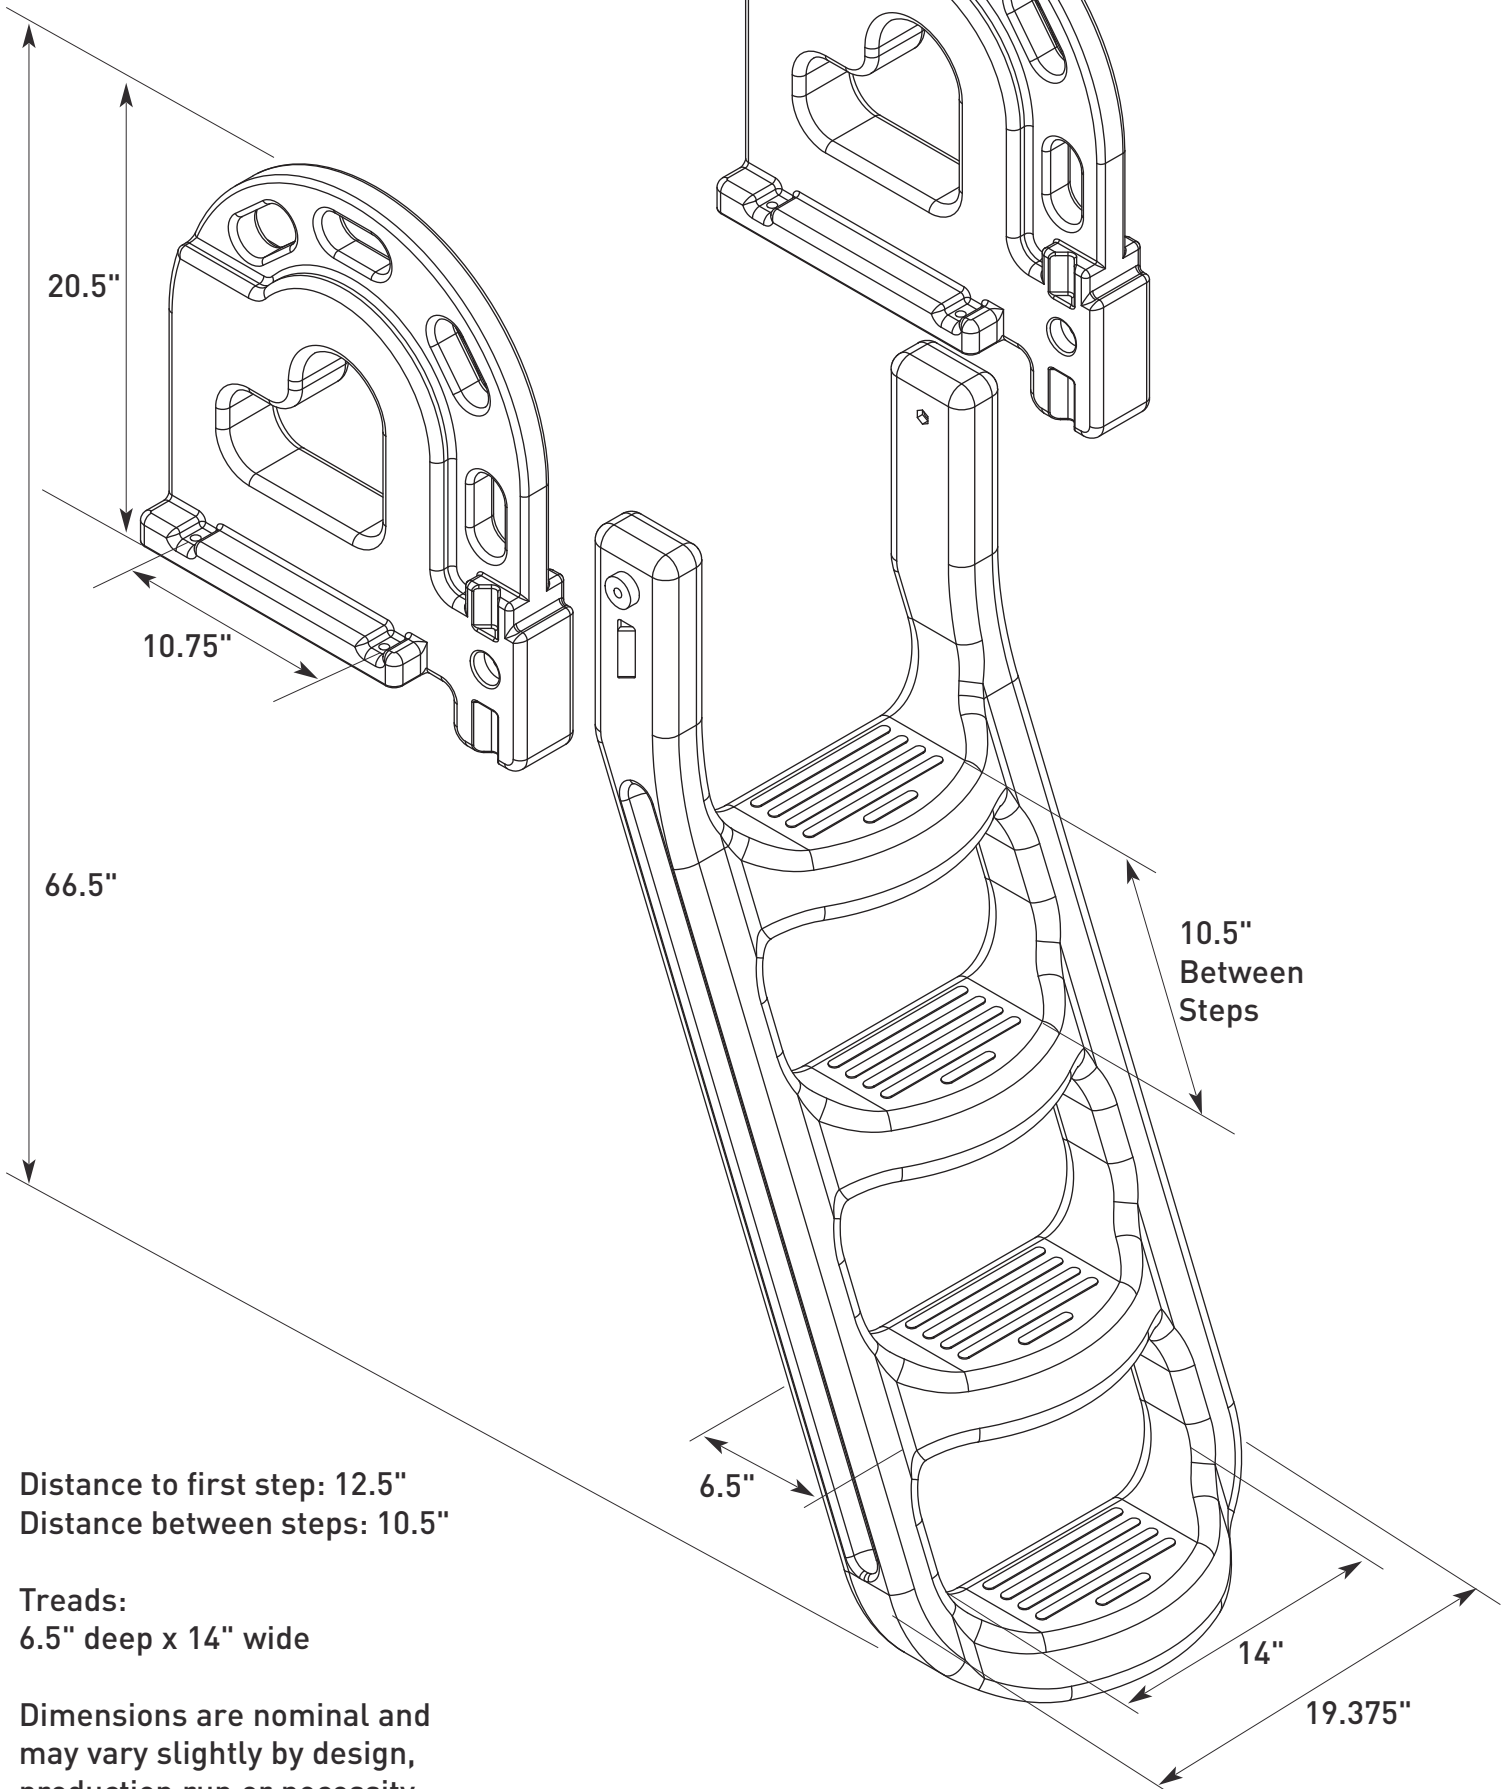

Dimensions for:

Swing-Up Rotomolded Ladders
Part#s: DE2084F, DE2184F

Distance to first step: 12.5"
Distance between steps: 10.5"

Treads:
6.5" deep x 14" wide

Dimensions are nominal and may vary slightly by design, production run or necessity.